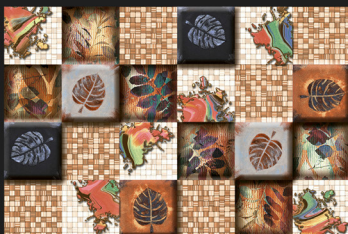

CREESTY BROWN - F

CREESTY BROWN - D

3D Tiles

Digital
Wall Tiles

Size:
30x45cm

Finish:
Glossy

CREESTY BROWN - L

CREESTY BROWN - HL4