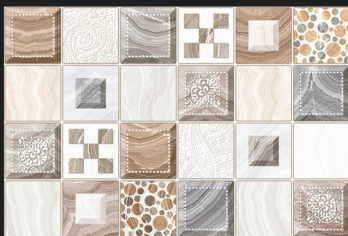

VANITY MULTI - HL1