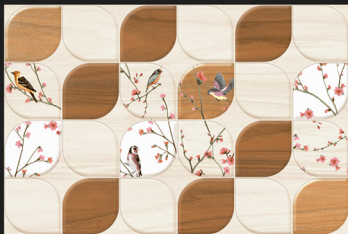

SG 5028 - HL6