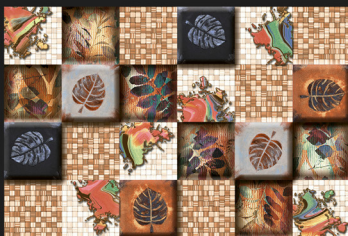

CREESTY BROWN - F

CREESTY BROWN - D

3D Tiles

Digital
Wall Tiles

Size:
30x45cm

Finish:
Glossy

CREESTY BROWN - L

CREESTY BROWN - HL4